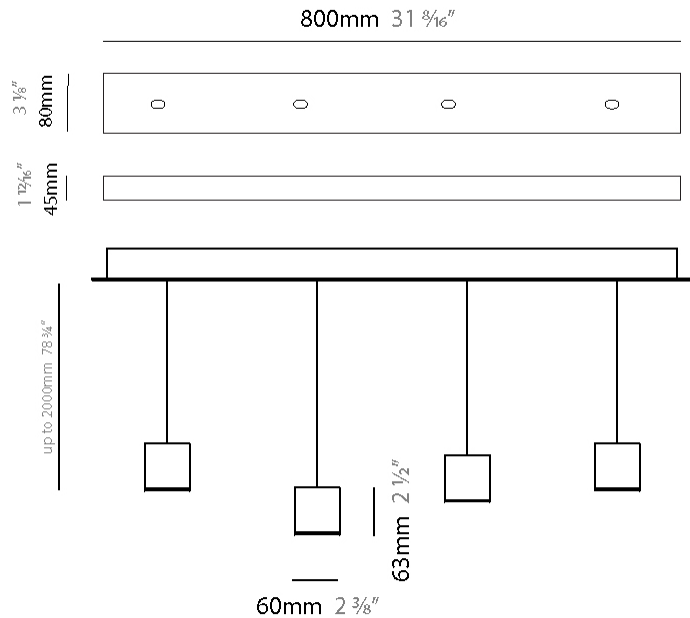

base number _____
Finish Options _____

1. To build a product code in our configurator select the specify button on the base model # product page
2. To build a manual product code on this datasheet choose from the options listed below in blue font and add the suffix to the base model #

GENERAL

Series: Match
Subseries: Match 4 Light
Brand: Quasar
Division: Design
Mounting Type: Suspension
Mounting Location: Ceiling
Subcategory: Pendant

PHYSICAL

Shape: Rectangle
Length (mm): 800
Length (in): 31 1/2
Width (mm): 80
Width (in): 3 1/8
Height (mm): 63
Height (in): 2 1/2
Max. Overall Height (mm): 2063
Max. Overall Height (in): 81 1/4
Light Distribution: Downlight
Weight (kg): 3
Weight (lbs): 6.61
Diffuser: Acrylic - See Finish Options
Fixture Finish: RED / ORG / YEL / GRN / LBL / TRA
Fixture Material: Aluminum
Cable Details: 2000mm Cable

ELECTRICAL

Lamp Type: LED
Input Wattage (W): 16
Total Output Wattage (W): 12.4
Dimming: Phase Dimming (120Vac Only)
Driver Included: Yes
Driver Location: Integrated
Driver Type: Constant Current - Universal
Driver Class: Class 2
Input Voltage (V): 120 - 277
Constant Current (MA): 350
Upon Request: (Not included - see components) Integral: Phase dimming @120Vac only

LED

Number of LEDs: 4
Color Temperature (°K): 2700
Max. Delivered Lumen (lm): 1100
CRI: >90 CRI
Lamp Life (hrs): 50000

OPTICAL

RATINGS AND CERTIFICATIONS

Certified By: Certified for North American Standards
IP rating: IP20