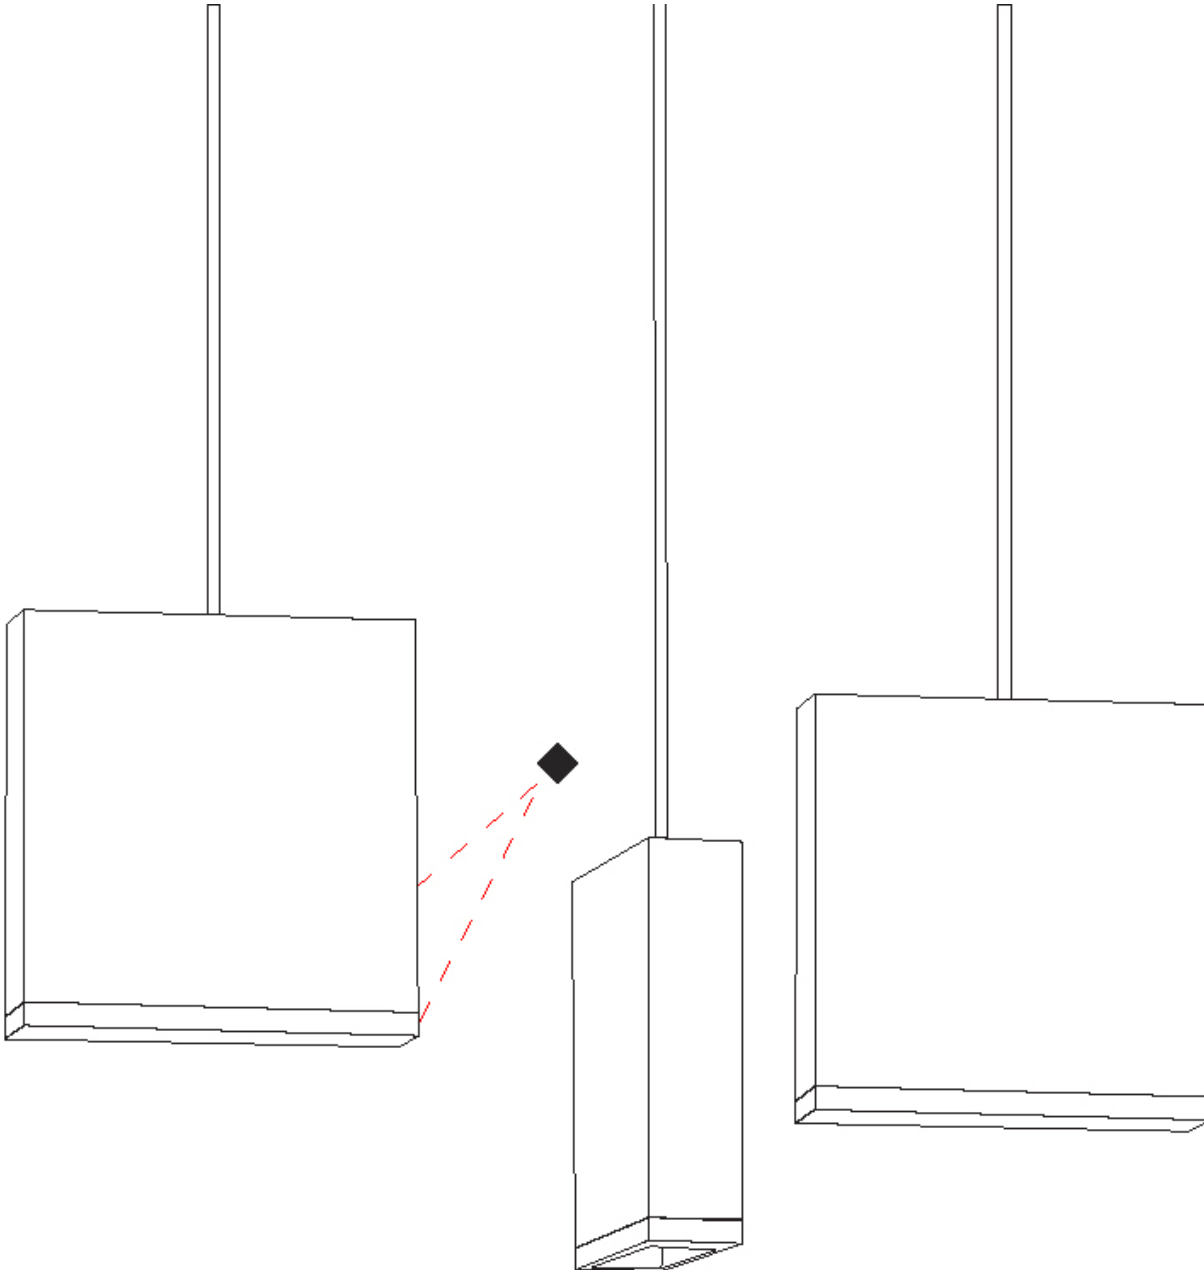

MATCH 3 LIGHT SUSPENSION

D101469-

PROJECT _____

TYPE _____

SPECIFIER _____

QUANTITY _____

DATE _____